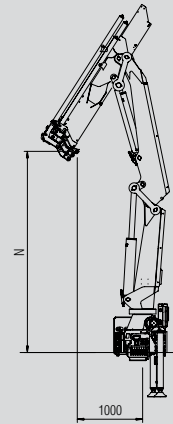

7131SC

		A2				A3			
kg		3250	2330	1710	3115	2220	1610	1255	
	m	3,85	5,25	7,05	3,90	5,33	7,15	9,10	

7161SC

		A2				A3			
kg		4060	3010	2145	3905	2905	2055	1555	
	m	3,80	5,13	7,08	3,85	5,18	7,13	9,18	

Recommended truck:
7131SC - M.T.T. ton 12 - G.V.V. ton 12
7161SC - M.T.T. ton 15 - G.V.V. ton 15

	Lift Moment	Slewing Angle	Working pressure	Oil tank capacity	Max Oil flow	Max lifting height	Standard crane weight
	tm	°	bar	l	l/m	m	kg
7131SC							
A2	12,5	425	300	130	60	10,6	1735
A3	12,1	425	300	130	60	12,9	1835
7161SC							
A2	15,4	425	300	130	60	11,9	1880
A3	15,0	425	300	130	60	12,9	2005

Standard

- Cross controls
- Load limit device
- Flanged valves
- Designed in accordance with EN12999
- Design class: HC1-HD4
- Oil tank
- Manually extendable stabilizers
- Internal stabilizers pipes
- Fixed stabilizer cylinders
- Swivel stabilizer foot
- Centralized greasing system
- EES Extra Extension Speed
- SDS Smooth Descent System
- LAS Liftrod Articulating System
- H3XL Crane control system (CE)

F.lli FERRARI

Via Einstein, 8
42028 Poviglio (RE) Italy
Tel. +39 0522/486308
Fax +39 0522/486330
info@fliferrari.it
marketing@fliferrari.it
www.fliferrari.com

Dealer