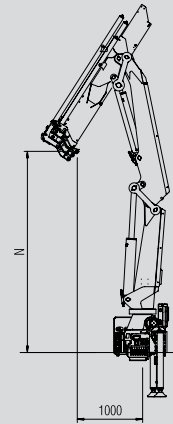

7131SC

		A2				A3			
kg		3250	2330	1710	3115	2220	1610	1255	
m		3,85	5,25	7,05	3,90	5,33	7,15	9,10	

7161SC

		A2				A3			
kg		4060	3010	2145	3905	2905	2055	1555	
m		3,80	5,13	7,08	3,85	5,18	7,13	9,18	

Recommended truck:
7131SC - M.T.T. ton 12 - G.V.W. ton 12
7161SC - M.T.T. ton 15 - G.V.W. ton 15

	Lift Moment	Slewing Angle	Working pressure	Oil tank capacity	Max Oil flow	Max lifting height	Standard crane weight
	tm	°	bar	l	l/m	m	kg
7131SC							
A2	12,5	425	300	130	60	10,6	1735
A3	12,1	425	300	130	60	12,9	1835
7161SC							
A2	15,4	425	300	130	60	11,9	1880
A3	15,0	425	300	130	60	12,9	2005

Standard

- Cross controls
- Load limit device
- Flanged valves
- Designed in accordance with EN12999
- Design class: HC1-HD4
- Oil tank
- Manually extendable stabilizers
- Internal stabilizers pipes
- Fixed stabilizer cylinders
- Swivel stabilizer foot
- Centralized greasing system
- EES Extra Extension Speed
- SDS Smooth Descent System
- LAS Liftrod Articulating System
- H3XL Crane control system (CE)

F.lli FERRARI CORPORATION S.p.A.

Via Einstein, 8
42028 Poviglio (RE) Italy
Tel. +39 0522/486308
Fax +39 0522/486330
info@flliferrari.it
marketing@flliferrari.it
www.flliferrari.com

Dealer